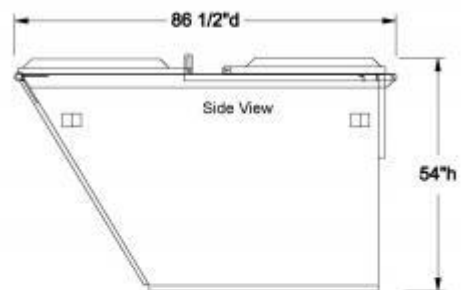

## 3 YARD

Dimensions: 80" D x 77 1/2" W x 49" H

Weight: 497 lbs

RRIRL300

## 4 YARD

Dimensions: 86 1/2" D x 77 1/2" W x 54" H

Weight: 843 lbs

RRIRL400

## 6 YARD

Dimensions: 122 1/4" D x 77 1/2" W x 54" H

Weight: 1186 lbs

RRIRL600

## 8 YARD

Dimensions: 149 1/2" D x 77 1/2" W x 54" H

Weight: 1476 lbs

RRIRL800