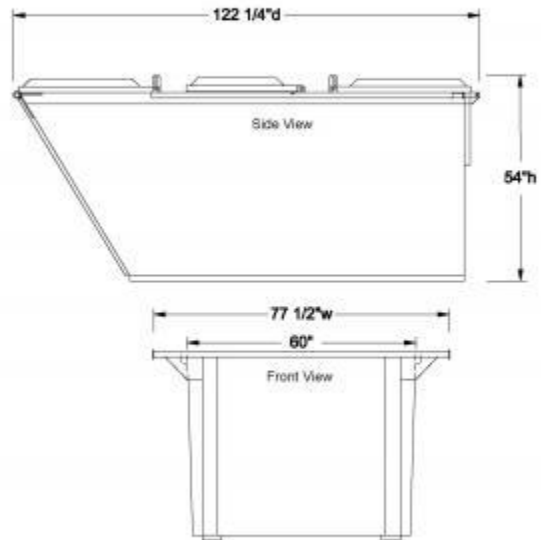

## 3 YARD

Dimensions: 80" D x 77 1/2" W x 49" H

Weight: 497 lbs

RRIRL300

## 4 YARD

Dimensions: 86 1/2" D x 77 1/2" W x 54" H

Weight: 843 lbs

RRIRL400

## 6 YARD

Dimensions: 122 1/4" D x 77 1/2" W x 54" H

Weight: 1186 lbs

RRIRL600

## 8 YARD

Dimensions: 149 1/2" D x 77 1/2" W x 54" H

Weight: 1476 lbs

RRIRL800