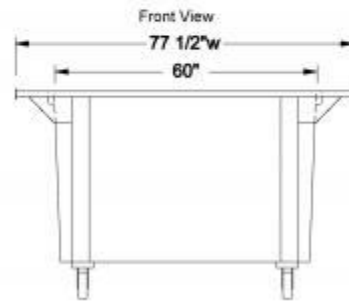

# 2 YARD

Dimensions: 59 1/2" D x 77 1/2" W x 51 1/2" H

Weight: 468 lbs

## 3 YARD

Dimensions: 80" D x 77 1/2" W x 49" H

Weight: 497 lbs

RRIRL300

## 4 YARD

Dimensions: 86 1/2" D x 77 1/2" W x 54" H

Weight: 843 lbs

RRIRL400

## 6 YARD

Dimensions: 122 1/4" D x 77 1/2" W x 54" H

Weight: 1186 lbs

RRIRL600