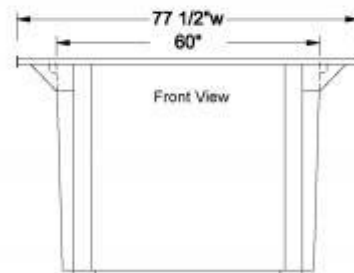

## 3 YARD

Dimensions: 80" D x 77 1/2" W x 49" H

Weight: 497 lbs

RRIRL300

## 4 YARD

Dimensions: 86 1/2" D x 77 1/2" W x 54" H

Weight: 843 lbs

RRIRL400

## 6 YARD

Dimensions: 122 1/4" D x 77 1/2" W x 54" H

Weight: 1186 lbs

RRIRL600

## 8 YARD

Dimensions: 149 1/2" D x 77 1/2" W x 54" H

Weight: 1476 lbs

RRIRL800