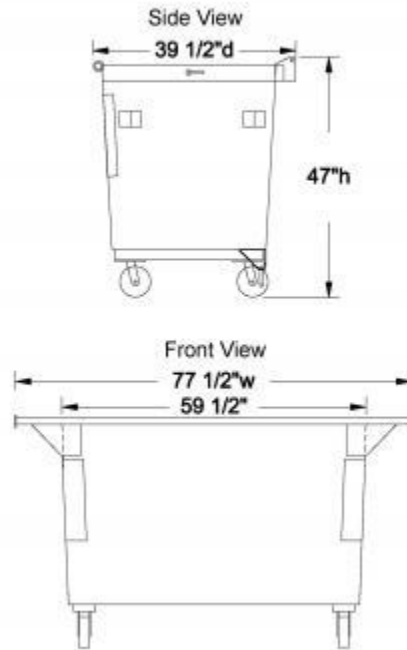

# 1 1/2 YARD

Dimensions: 39 1/2" D x 77 1/2" W x 47" H

Weight: 411 lbs

# 2 YARD

Dimensions: 59 1/2" D x 77 1/2" W x 51 1/2" H

Weight: 468 lbs

## 3 YARD

Dimensions: 80" D x 77 1/2" W x 49" H

Weight: 497 lbs

RRIRL300

## 4 YARD

Dimensions: 86 1/2" D x 77 1/2" W x 54" H

Weight: 843 lbs

RRIRL400