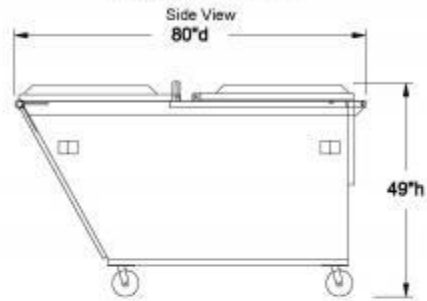

# 2 YARD

Dimensions: 59 1/2" D x 77 1/2" W x 51 1/2" H

Weight: 468 lbs

## 3 YARD

Dimensions: 80" D x 77 1/2" W x 49" H

Weight: 497 lbs

RRIRL300

## 4 YARD

Dimensions: 86 1/2" D x 77 1/2" W x 54" H

Weight: 843 lbs

RRIRL400

## 6 YARD

Dimensions: 122 1/4" D x 77 1/2" W x 54" H

Weight: 1186 lbs

RRIRL600