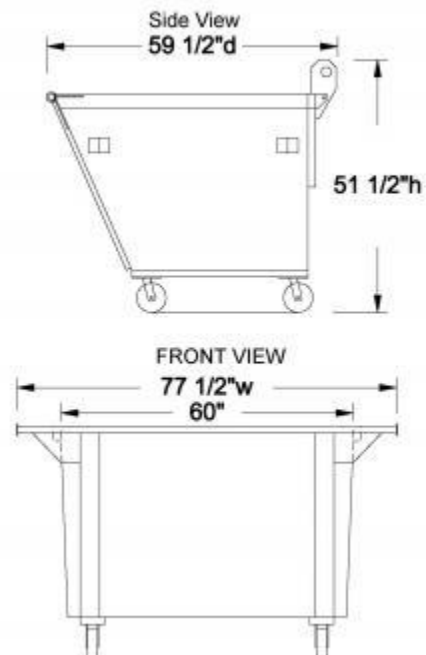

# 1 1/2 YARD

Dimensions: 39 1/2" D x 77 1/2" W x 47" H

Weight: 411 lbs

# 2 YARD

Dimensions: 59 1/2" D x 77 1/2" W x 51 1/2" H

Weight: 468 lbs

## 3 YARD

Dimensions: 80" D x 77 1/2" W x 49" H

Weight: 497 lbs

RRIRL300

## 4 YARD

Dimensions: 86 1/2" D x 77 1/2" W x 54" H

Weight: 843 lbs

RRIRL400