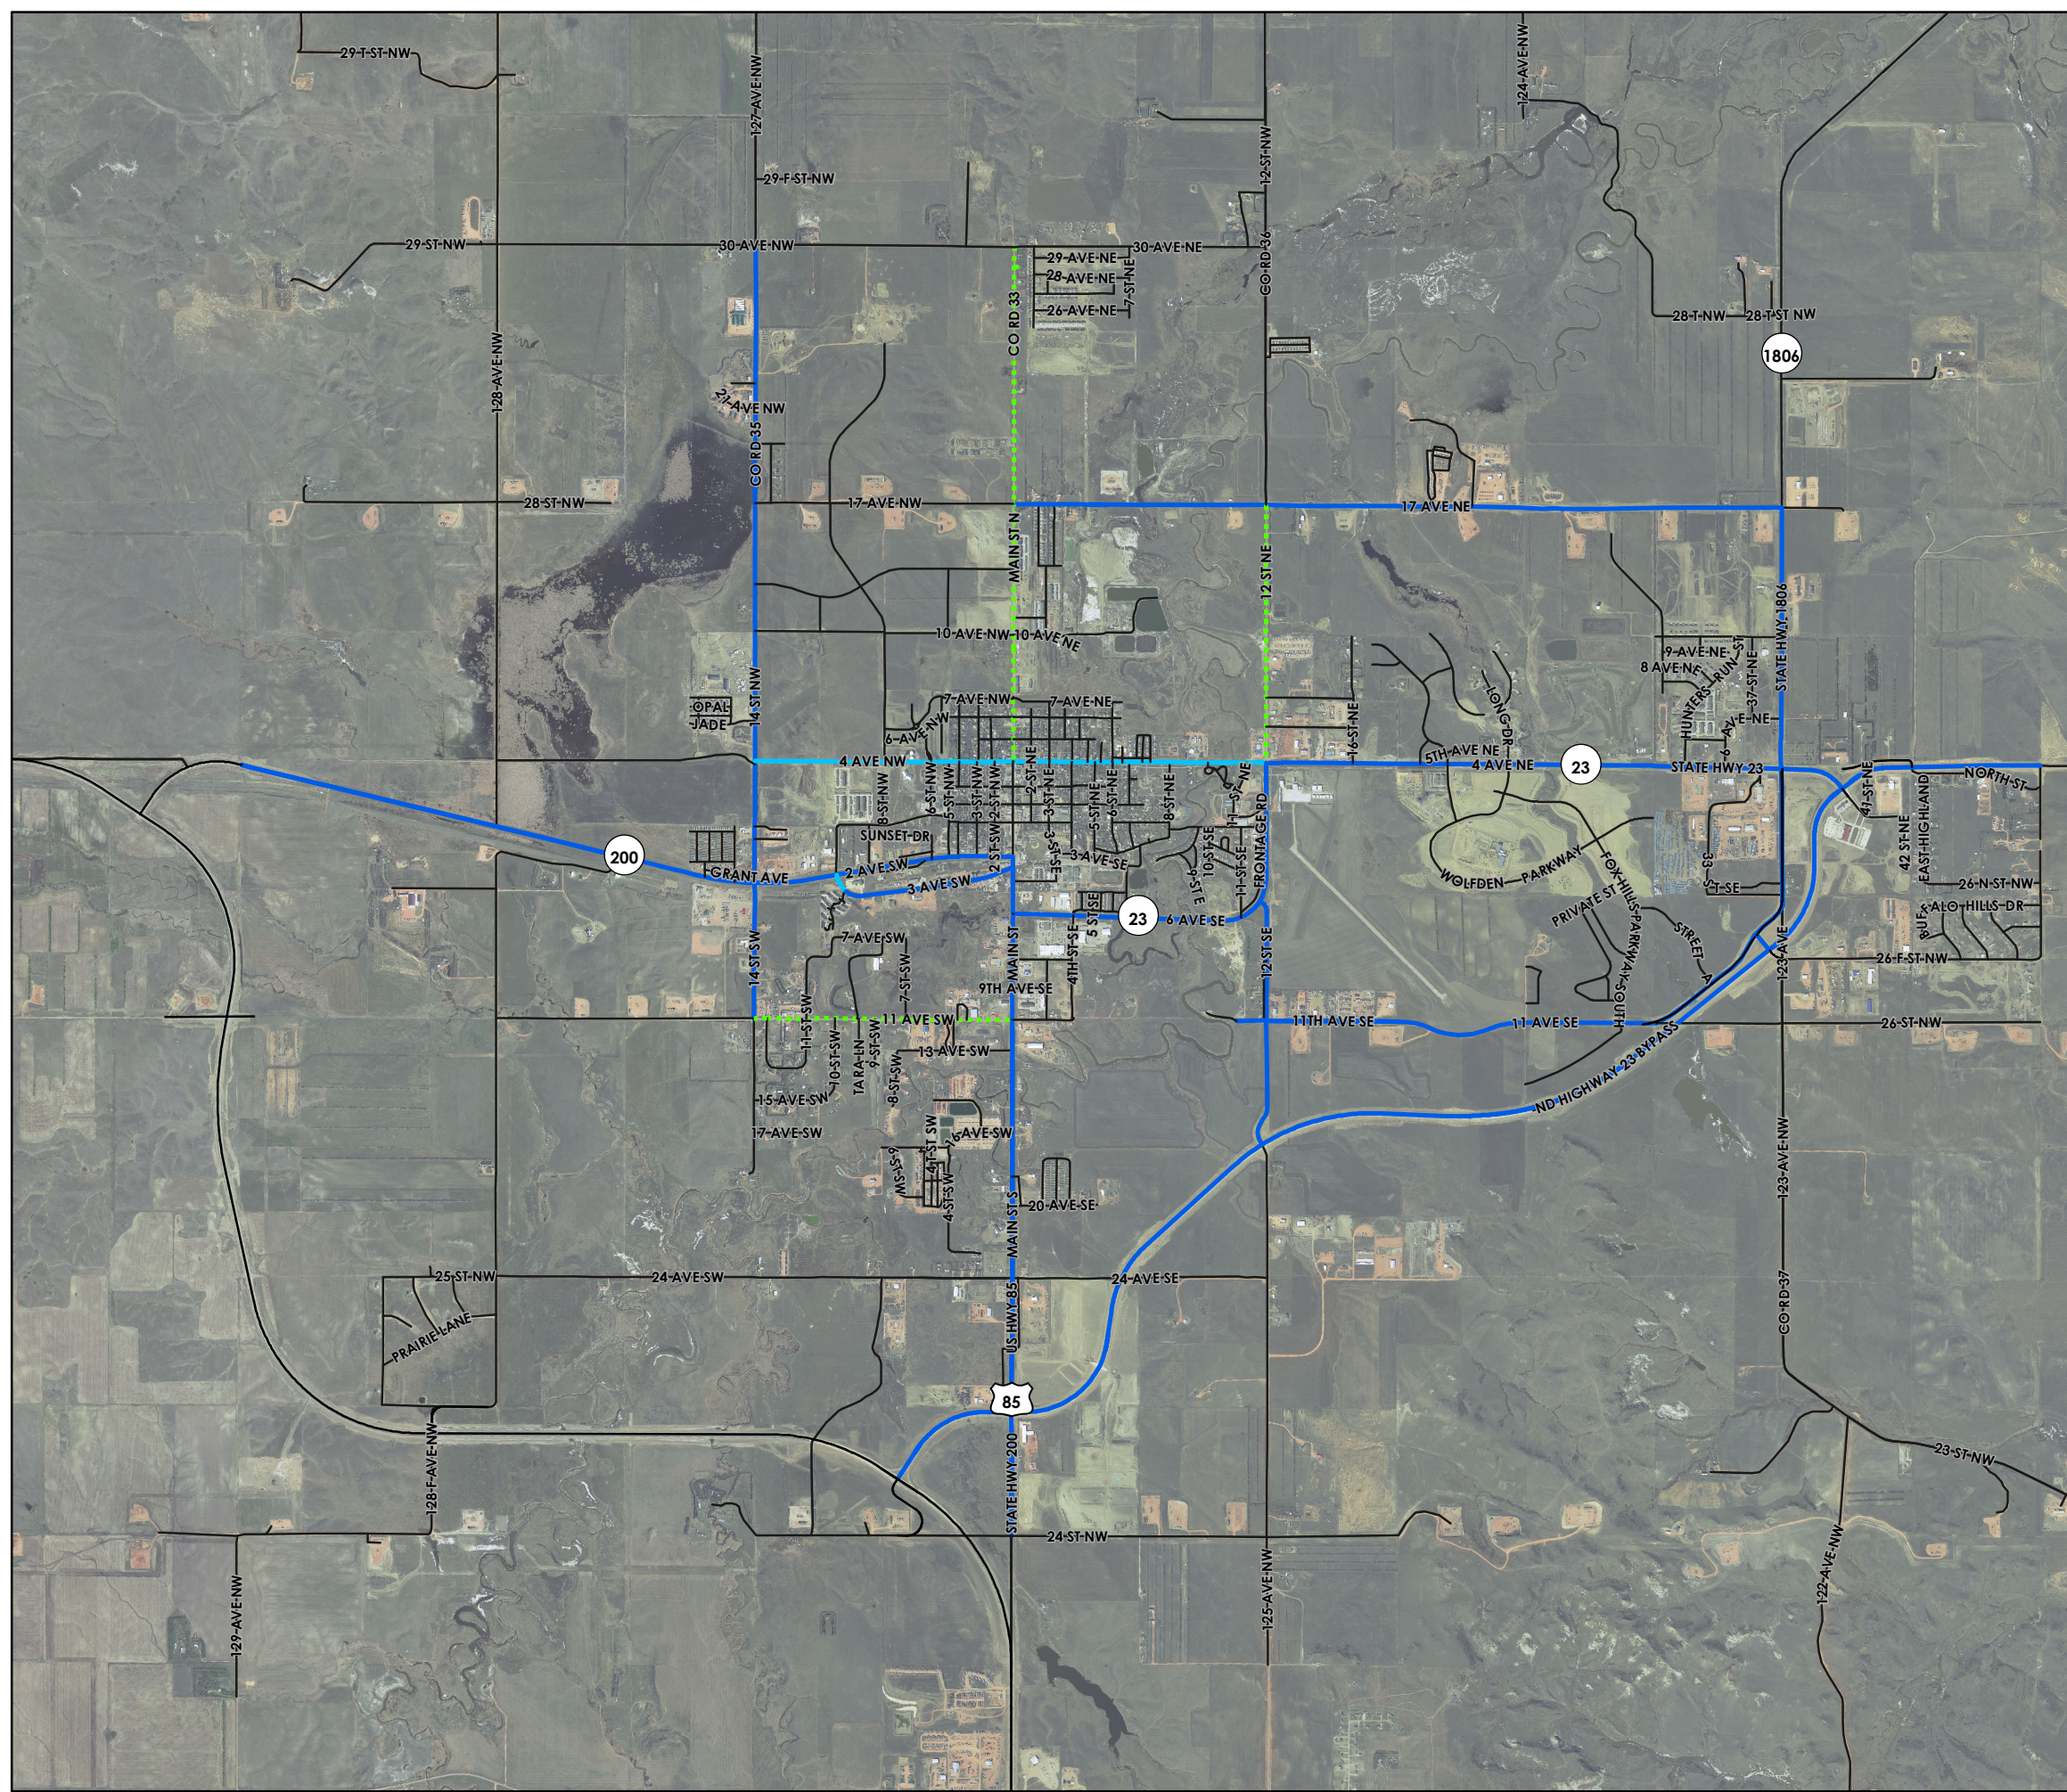

3/27/2017

Document Path: C:\Data\Projects\GIS\Projects\Watford City, Projects\Transportation\_Map\Weight Limit\_Map.mxd

# CITY OF WATFORD CITY, ND

## WEIGHT LIMIT MAP

### Street Centerlines

- 8 Ton/80,000 lb. Weight Limit Road-Local Delivery Only
- Legal Weight Limits Road- Local Delivery Only
- Legal Weight Limits Road
- 6 Ton/80,000 lb. Weight Limit Road-Local Delivery Only