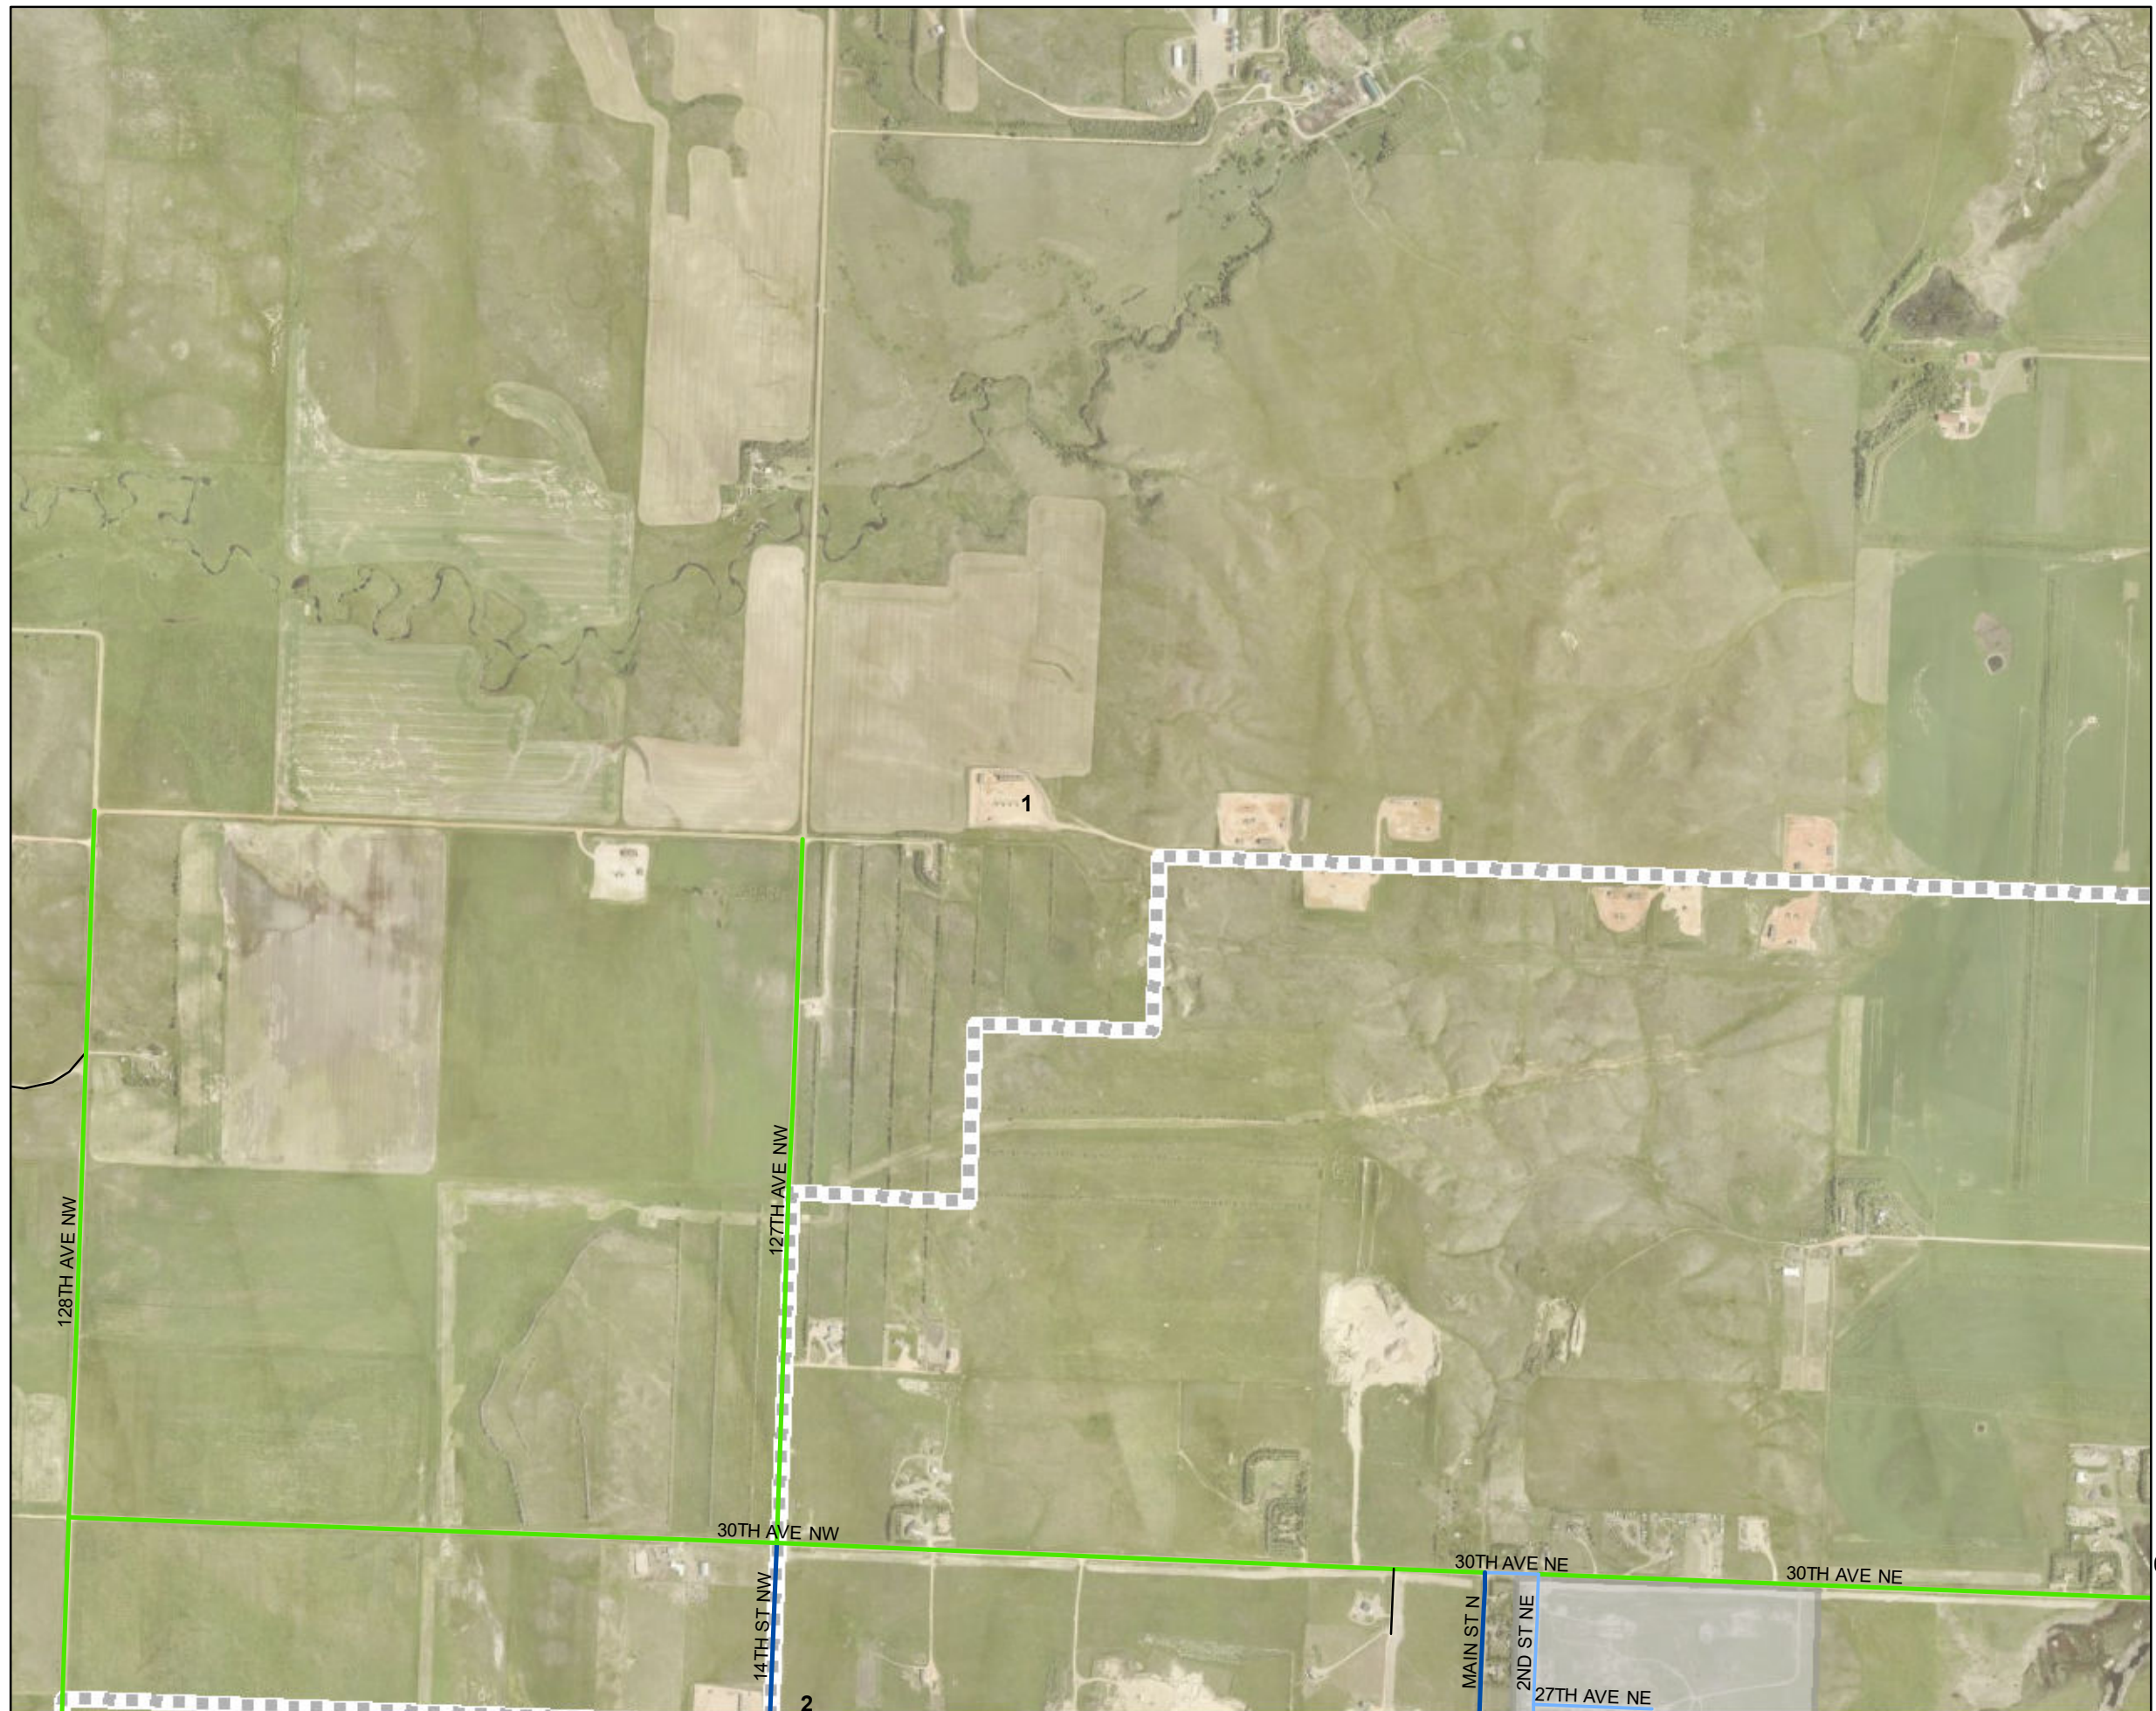

FOR INFORMATIONAL PURPOSES ONLY

CITY OF WATFORD CITY

Watford City, North Dakota

SNOW PLOW ROUTES

DRAFTED
CLM

DATE
01/04/2023

- Legend**
- Snow Plow Routes**
- Other
 - Snow Plow Route**
 - County
 - State
 - City, Priority 1
 - ETA
 - City Limits

Note: Any reliance upon this map is at user's own risk. Watford City does not warrant the map or its features are either spatially or temporally accurate or fit for a particular use.

Legend

Snow Plow Routes

DATE
01/04/2023

Note: Any reliance upon this map is at user's own risk. Watford City does not warrant the map or its features are either spatially or temporally accurate or fit for a particular use.

Total Snow Plow Route, Priority 2 Miles = 30.1

Total Snow Plow Route, Priority 2 Miles = 30.1