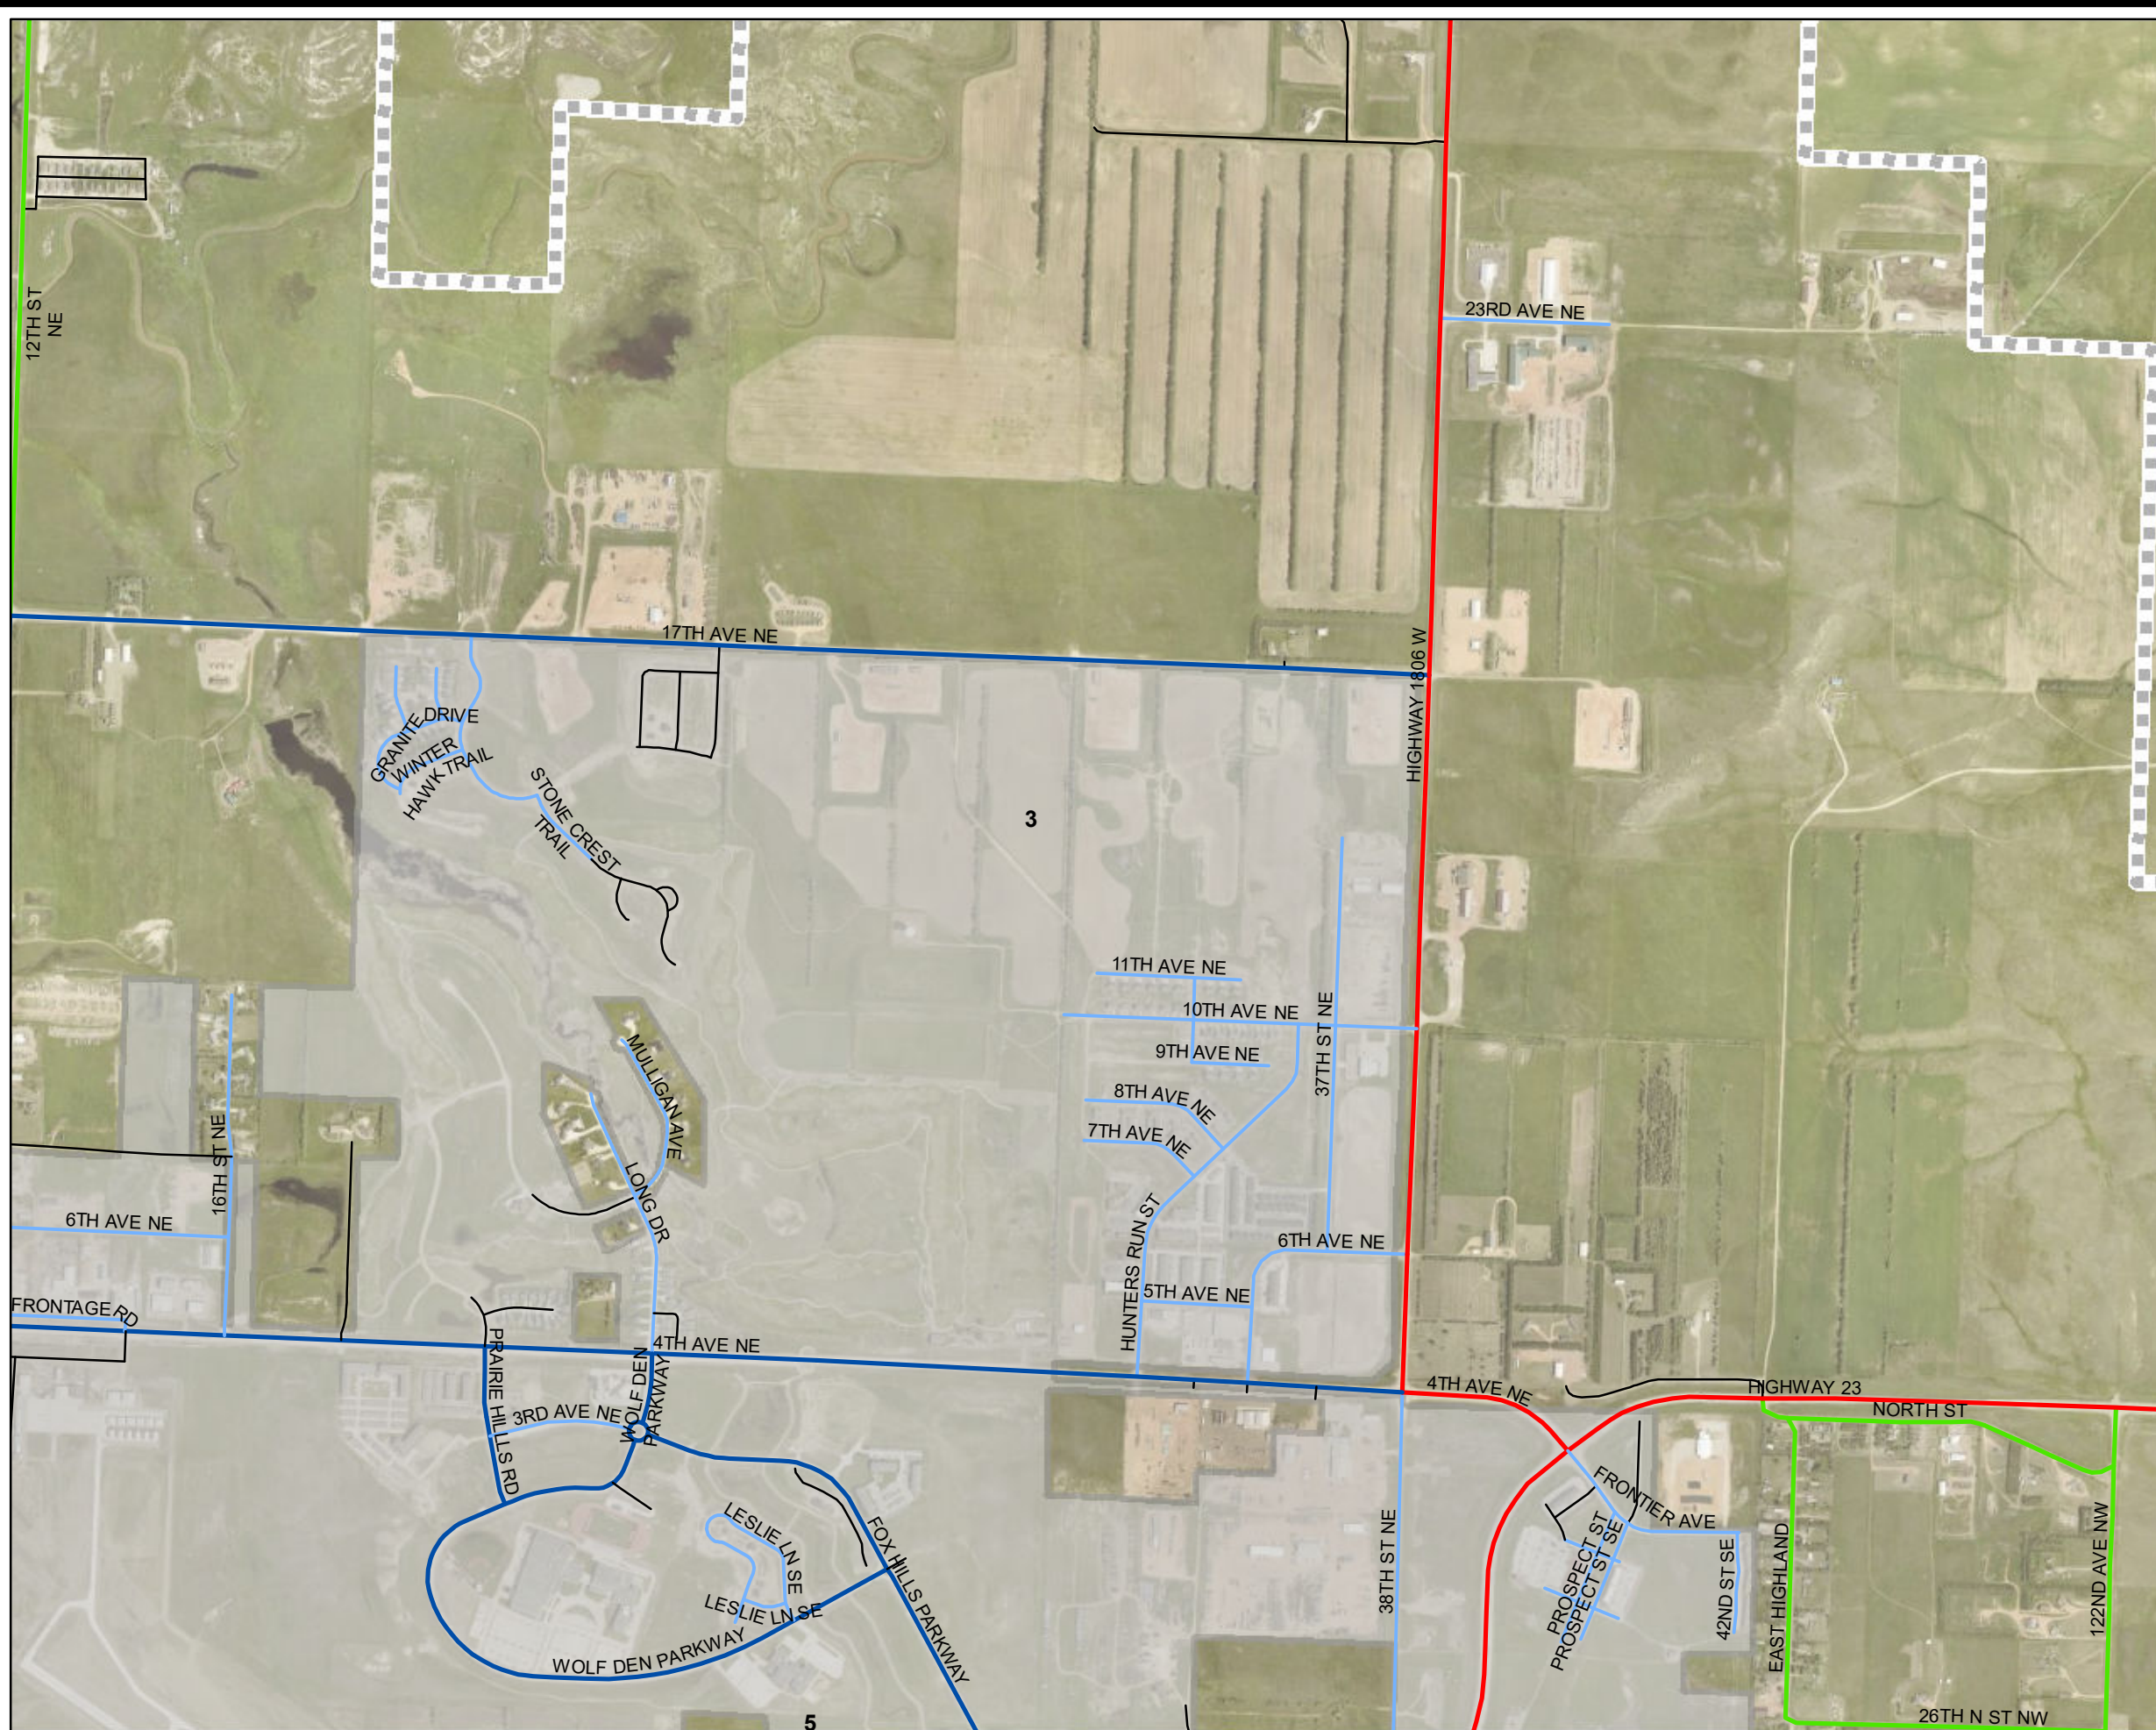

DATE
01/04/2023

Note: Any reliance upon this map is at user's own risk. Watford City does not warrant the map or its features are either spatially or temporally accurate or fit for a particular use.

Total Snow Plow Route, Priority 2 Miles = 30.1

- Legend**
- Snow Plow Routes**
- Other Roads
 - State
 - County
 - City, Priority 1
 - City, Priority 2
 - ETA
 - City Limits

FOR INFORMATIONAL
PURPOSES ONLY

CITY OF WATFORD CITY

Watford City, North Dakota

CITY PRIORITY 2 SNOW PLOW ROUTES

Note: Any reliance upon this map is at user's own risk. Watford City does not warrant the map or its features are either spatially or temporally accurate or fit for a particular use.

Total Snow Plow Route, Priority 2 Miles = 30.1

DRAFTED
CLM
DATE
01/04/2023

Legend

Snow Plow Routes

- Other Roads
- State
- County
- City, Priority 1
- City, Priority 2
- ETA
- City Limits

FOR INFORMATIONAL
PURPOSES ONLY