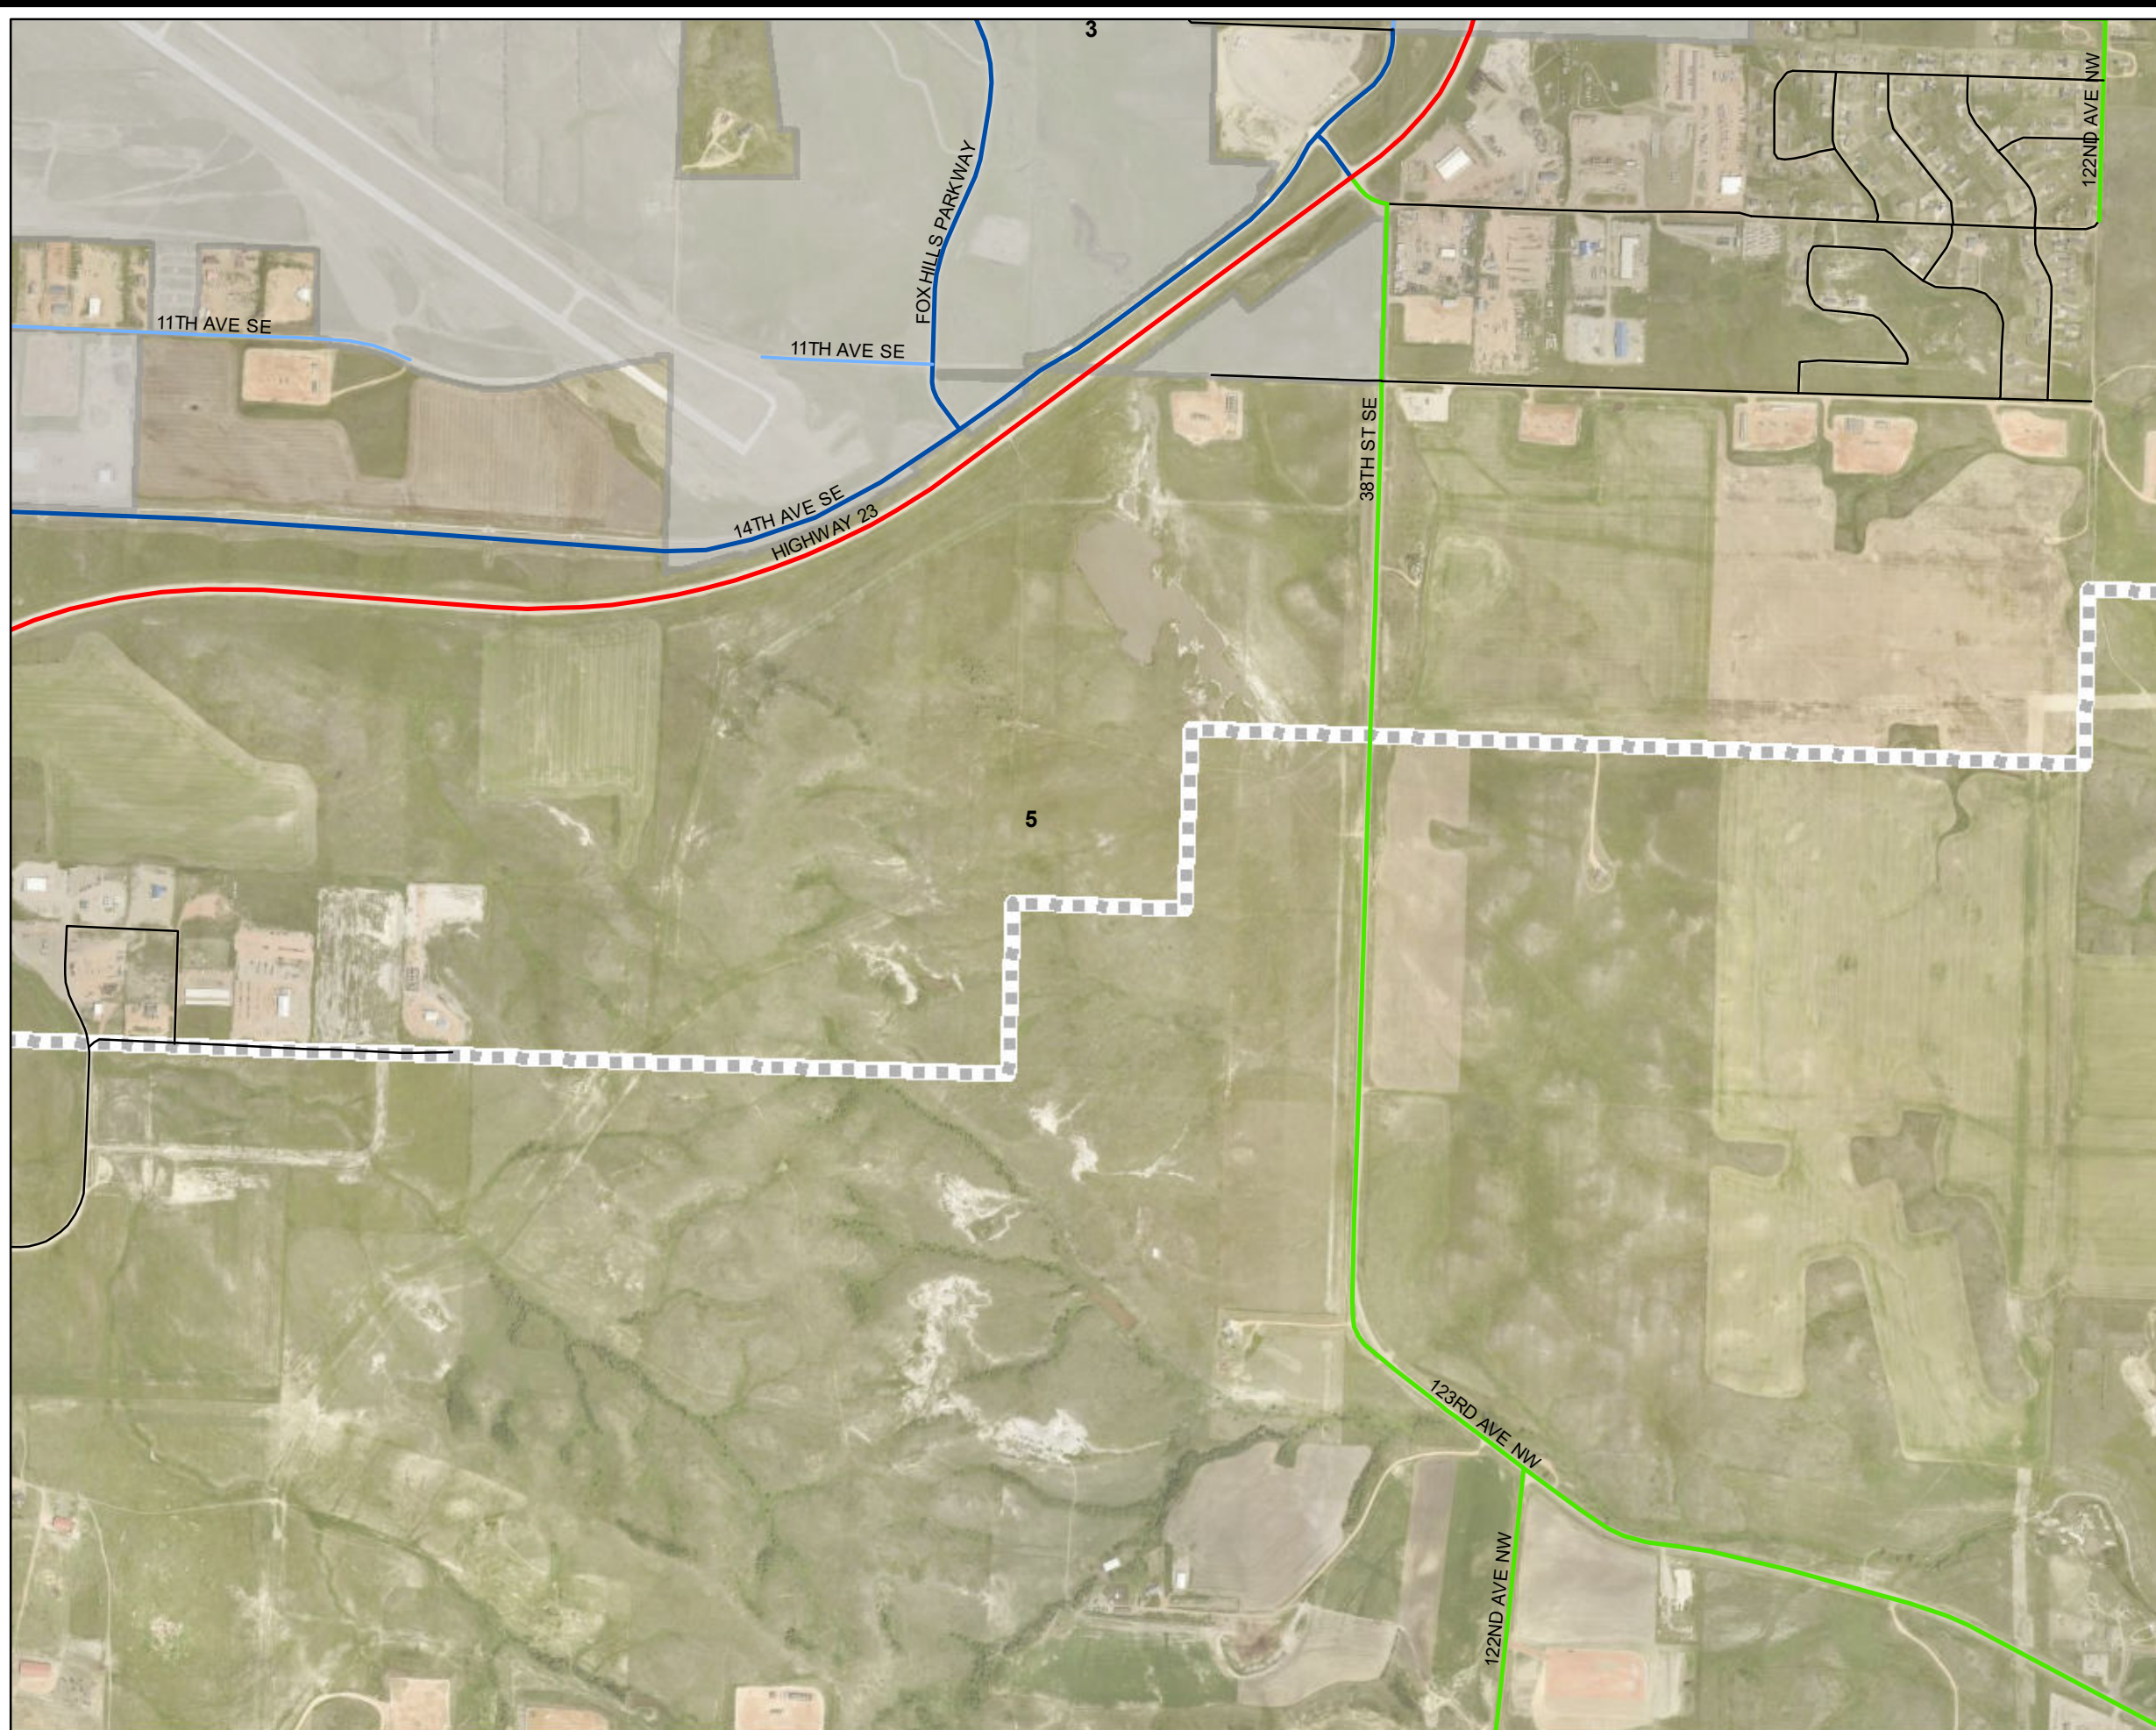

Total Snow Plow Route, Priority 2 Miles = 30.1

DRAFTED
CLM
DATE
01/04/2023

Legend

Snow Plow Routes

- Other Roads
- State
- County
- City, Priority 1
- City, Priority 2
- ETA
- City Limits

FOR INFORMATIONAL PURPOSES ONLY

CITY OF WATFORD CITY
Watford City, North Dakota

**CITY PRIORITY 2
SNOW PLOW ROUTES**

DRAFTED
CLM

DATE
01/04/2023

Note: Any reliance upon this map is at user's own risk. Watford City does not warrant the map or its features are either spatially or temporally accurate or fit for a particular use.

Total Snow Plow Route, Priority 2 Miles = 30.1

Legend

Snow Plow Routes

- Other Roads
- State
- County
- City, Priority 1
- City, Priority 2
- ETA
- City Limits

FOR INFORMATIONAL
PURPOSES ONLY

CITY OF WATFORD CITY
Watford City, North Dakota

Total Snow Plow Route, Priority 2 Miles = 30.1