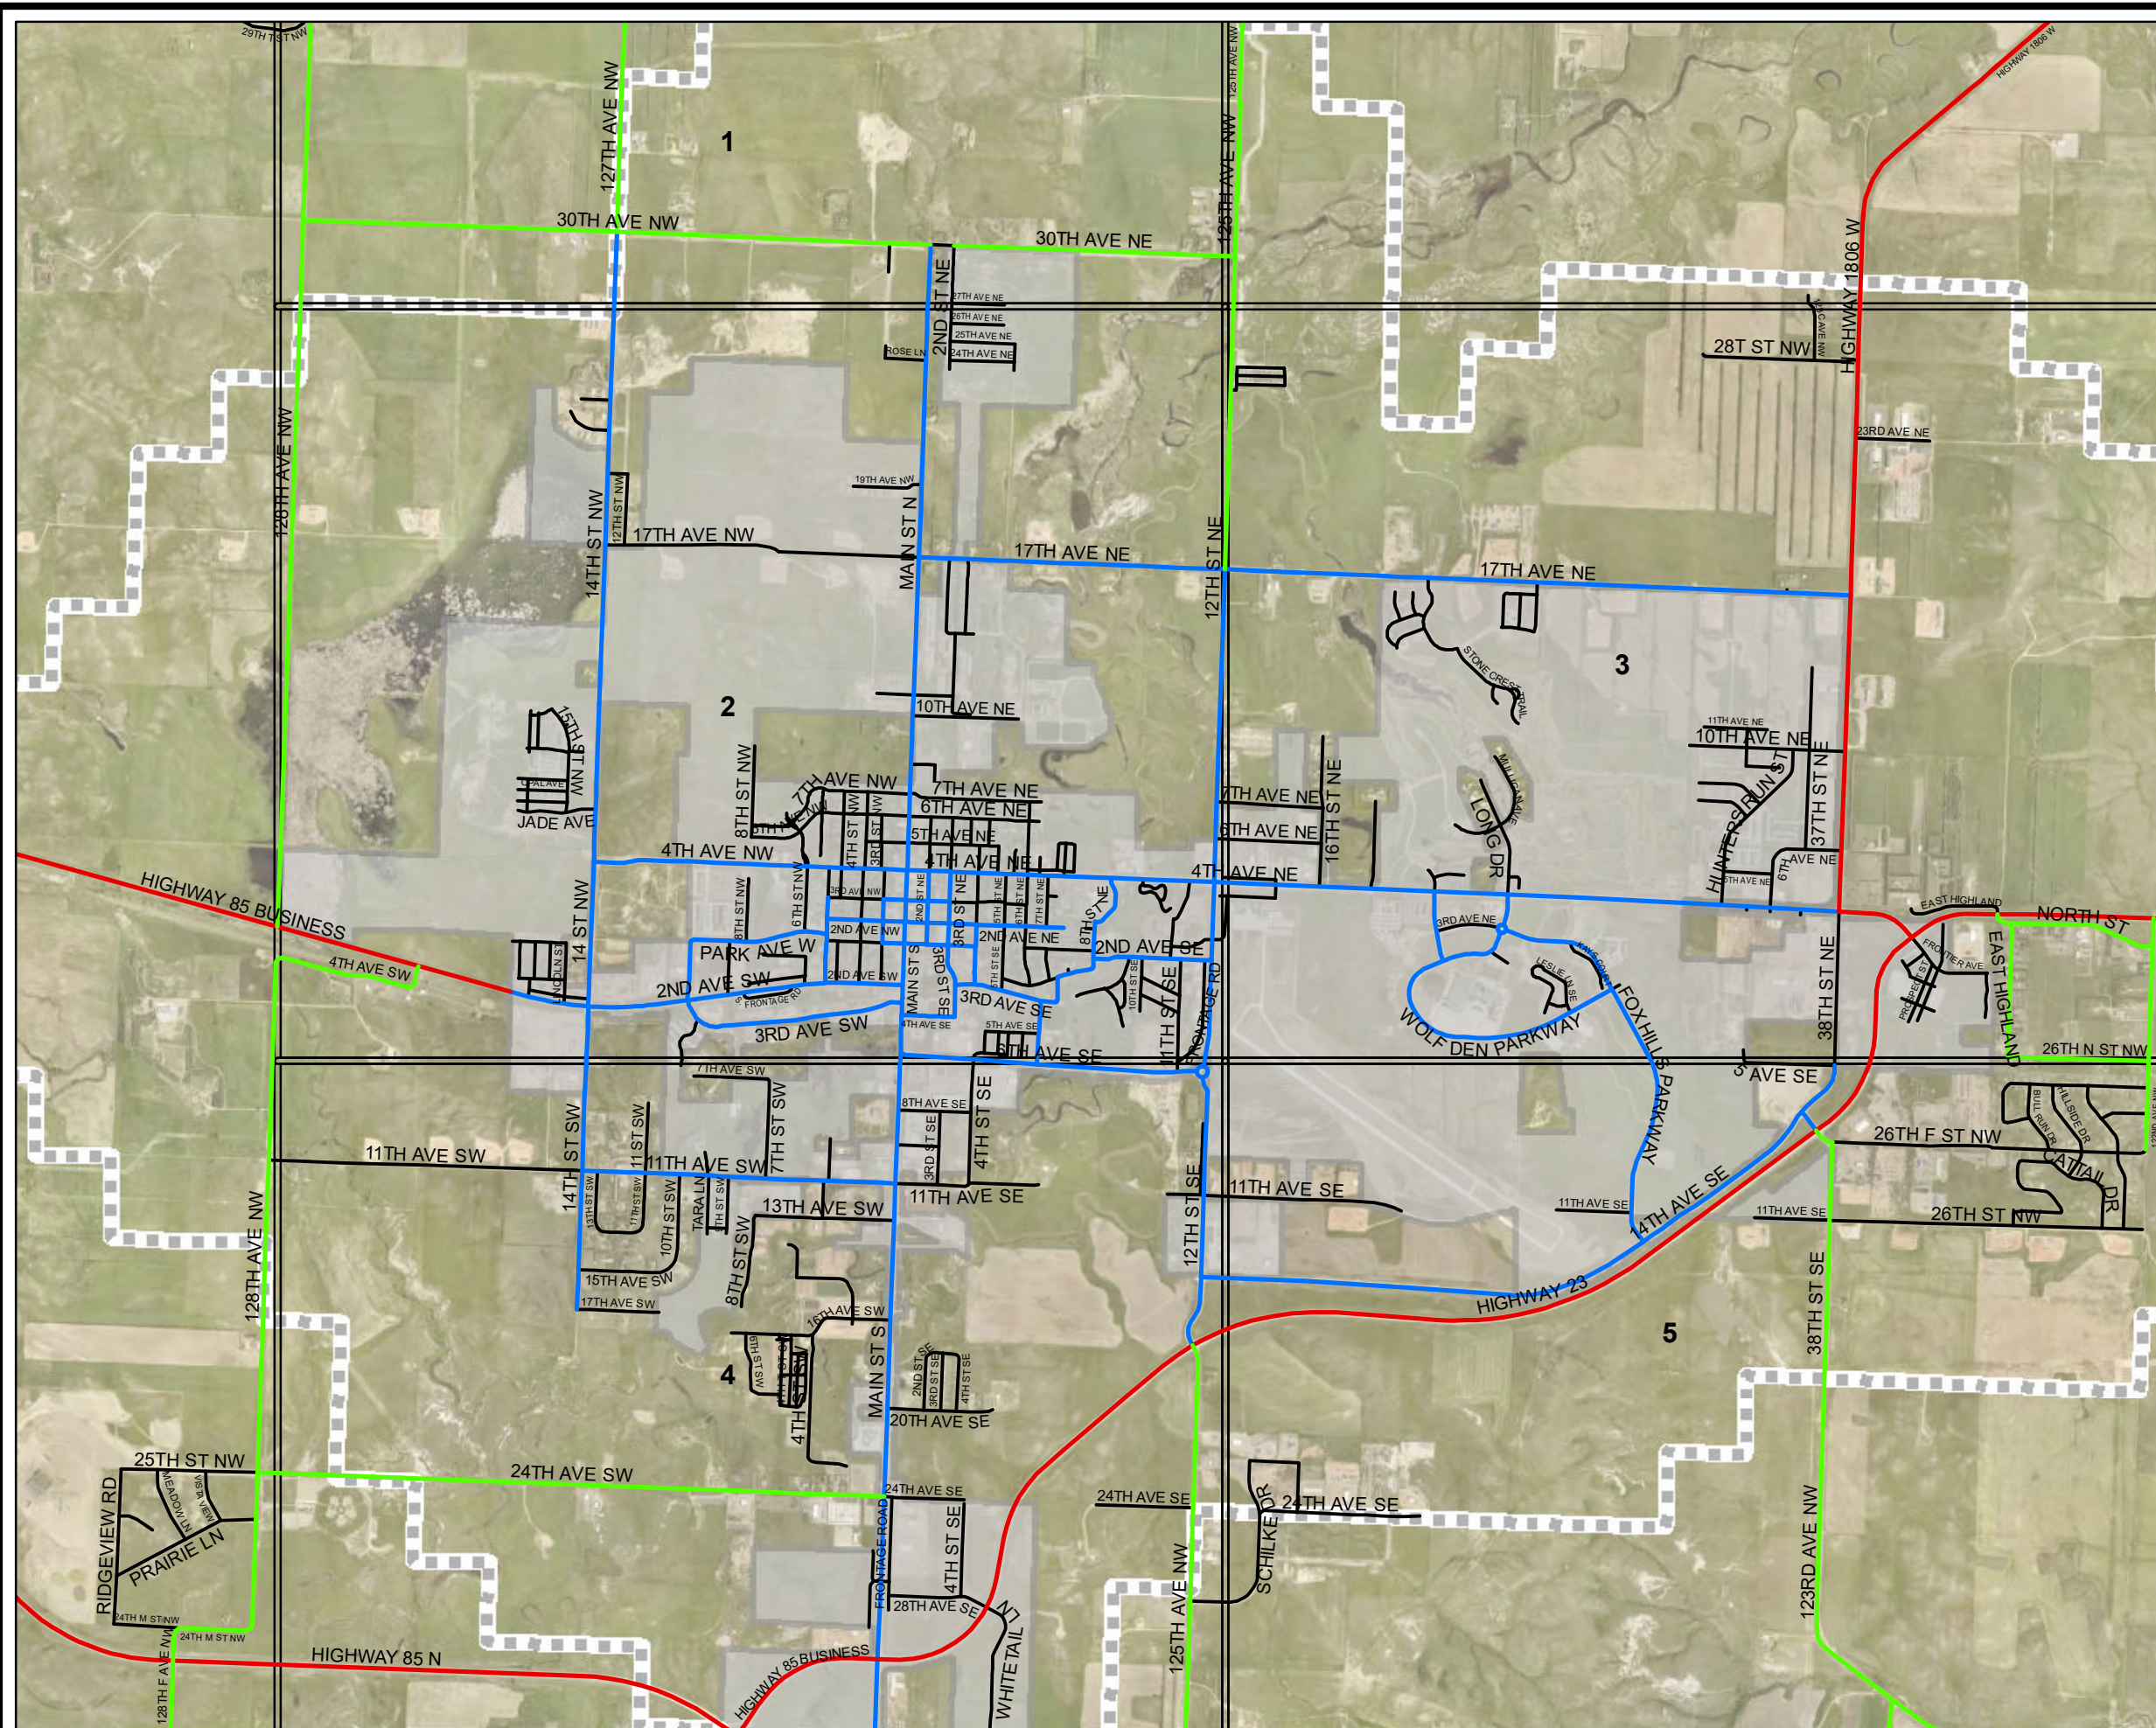

FOR INFORMATIONAL PURPOSES ONLY

CITY OF WATFORD CITY

Watford City, North Dakota

SNOW PLOW ROUTES

DRAFTED
CLM

DATE
01/04/2023

- Legend**
- Snow Plow Routes**
- Other
 - Snow Plow Route**
 - County
 - State
 - City, Priority 1
 - ETA
 - City Limits

Note: Any reliance upon this map is at user's own risk. Watford City does not warrant the map or its features are either spatially or temporally accurate or fit for a particular use.

Legend

Snow Plow Routes

- Other Roads
- County
- City, Priority 1
- City, Priority 2
- ETA
- City Limits

FOR INFORMATIONAL
PURPOSES ONLY

CITY OF WATFORD CITY
Watford City, North Dakota

**CITY PRIORITY 2
SNOW PLOW ROUTES**

N

DRAFTED
CLM

DATE
01/04/2023

Note: Any reliance upon this map is at user's own risk. Watford City does not warrant the map or its features are either spatially or temporally accurate or fit for a particular use.

Total Snow Plow Route, Priority 2 Miles = 30.1