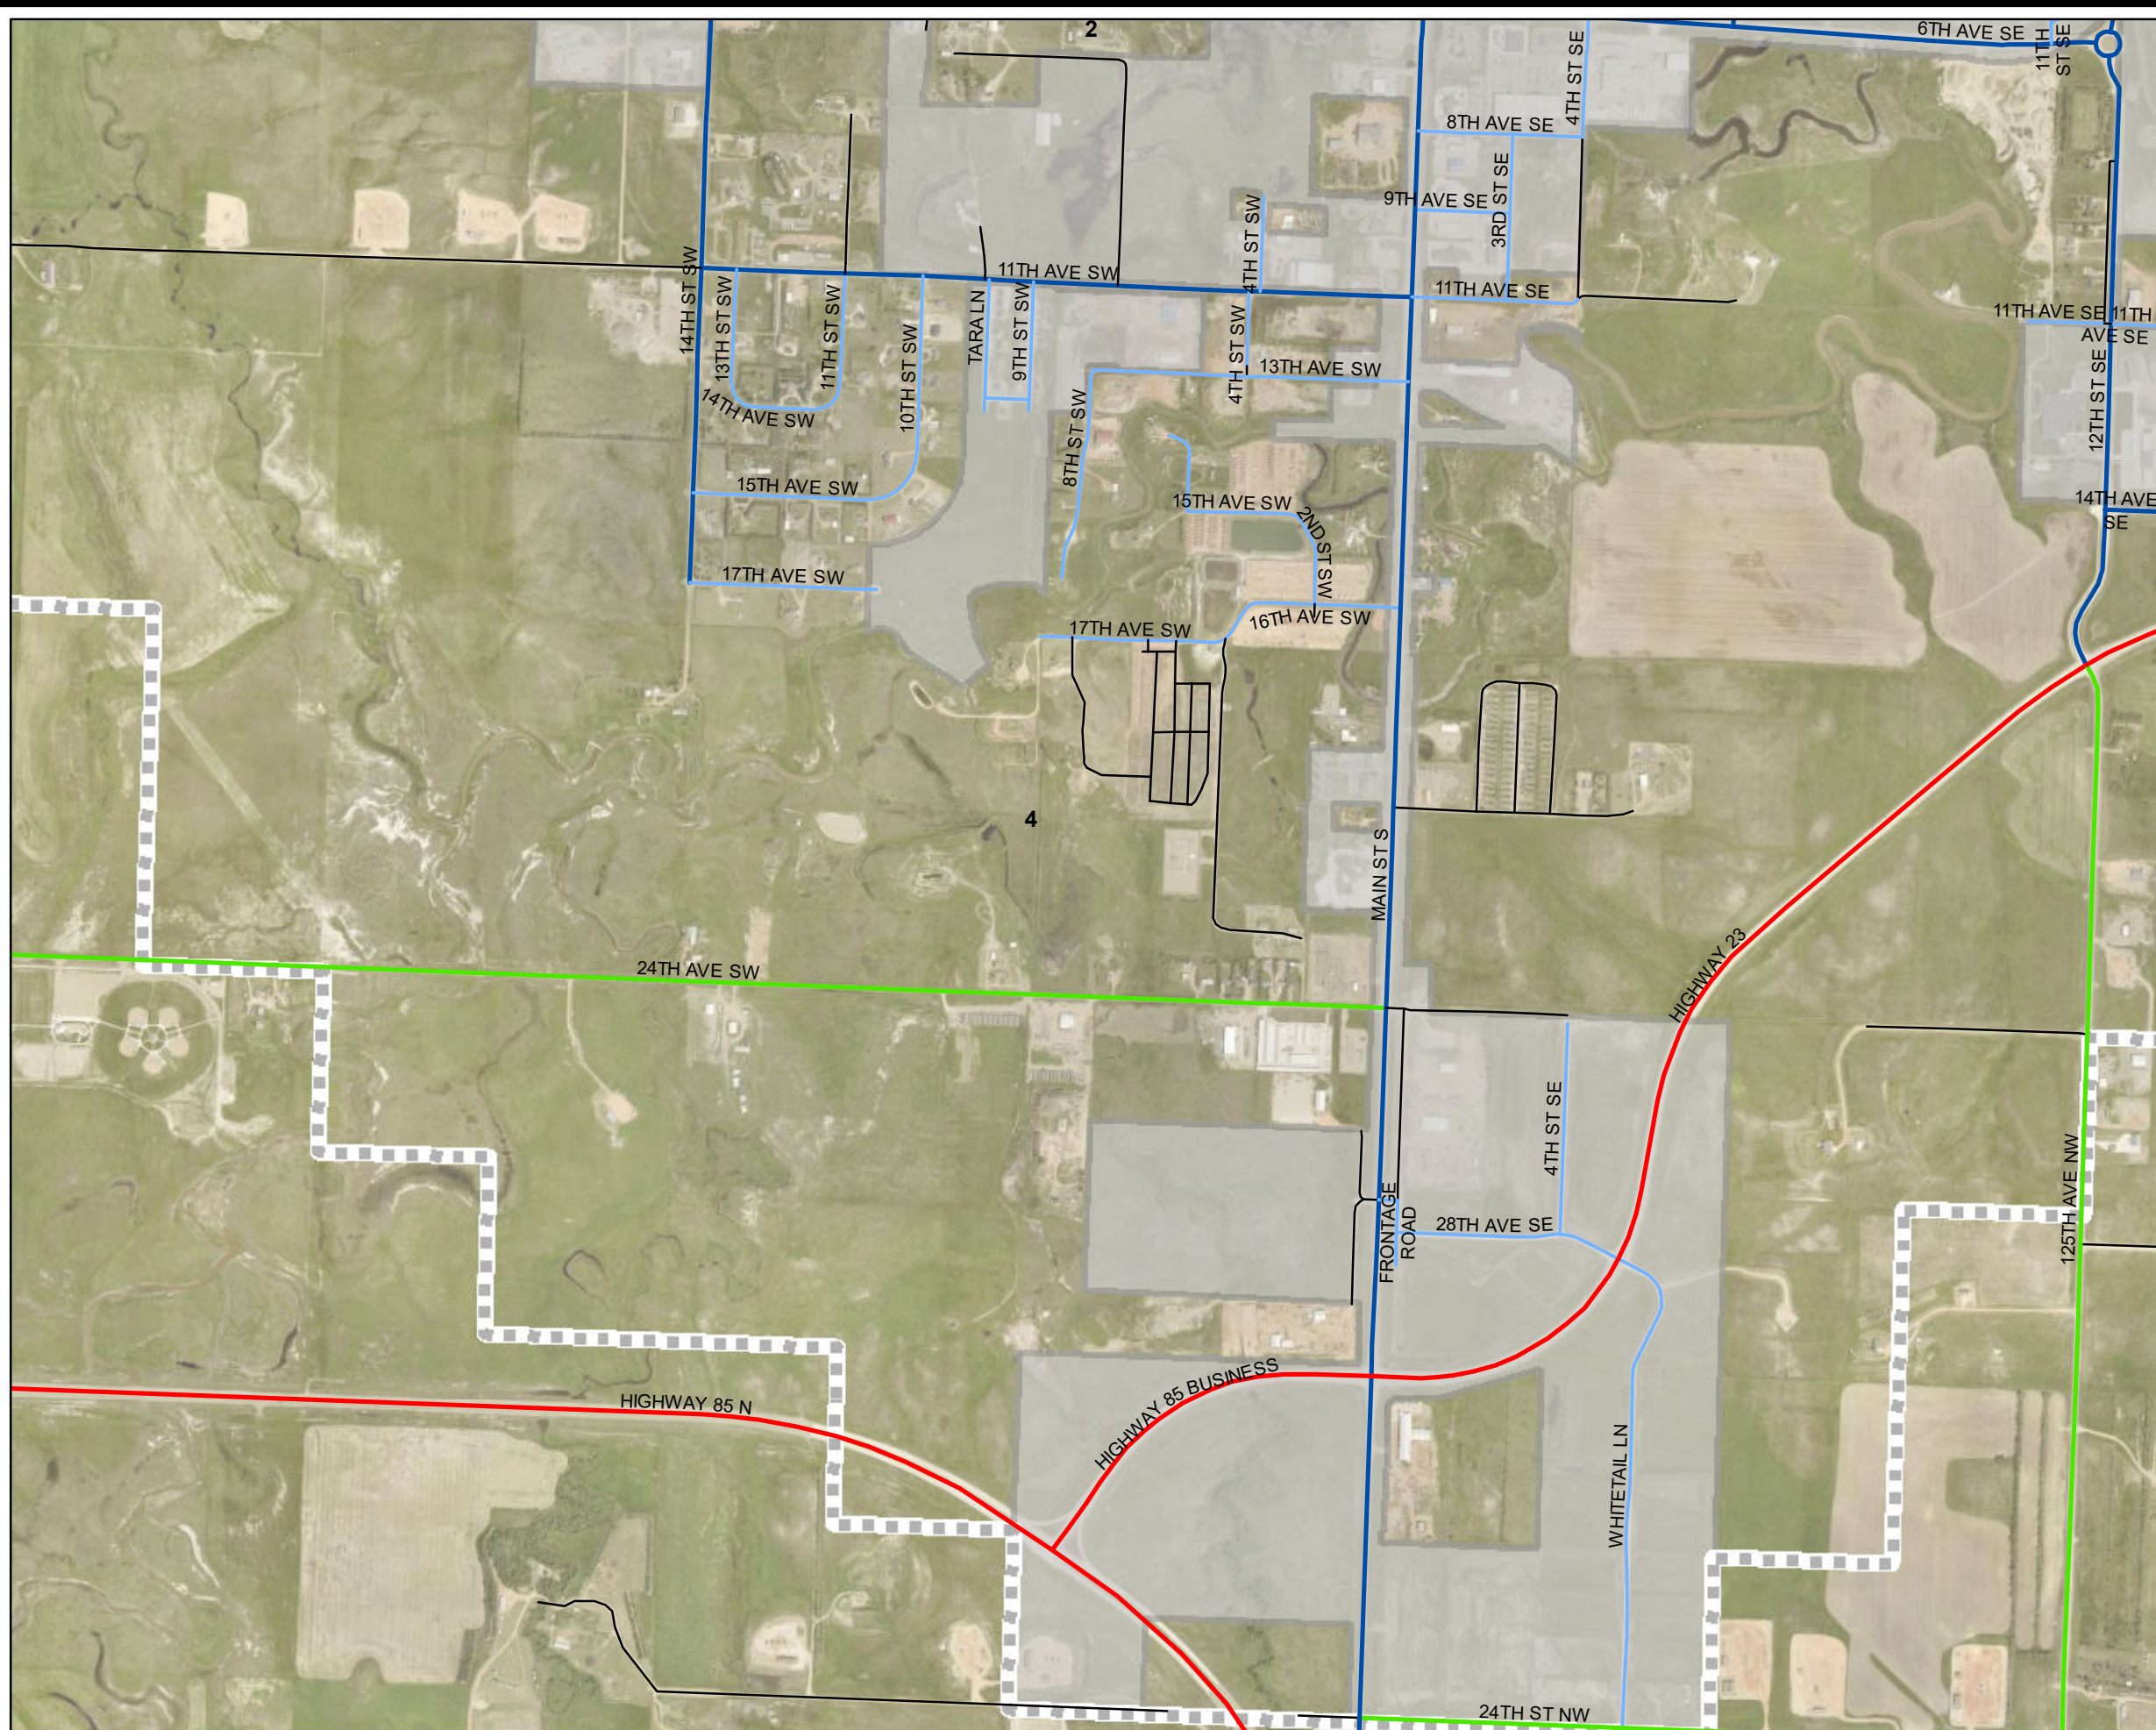

Total Snow Plow Route, Priority 2 Miles = 30.1

DRAFTED
CLM
DATE
01/04/2023

Legend

Snow Plow Routes

- Other Roads
- State
- County
- City, Priority 1
- City, Priority 2
- ETA
- City Limits

FOR INFORMATIONAL
PURPOSES ONLY

CITY OF WATFORD CITY
Watford City, North Dakota

**CITY PRIORITY 2
SNOW PLOW ROUTES**

Note: Any reliance upon this map is at user's own risk. Watford City does not warrant the map or its features are either spatially or temporally accurate or fit for a particular use.

Total Snow Plow Route, Priority 2 Miles = 30.1

Legend

Snow Plow Routes

- Other Roads
- State
- County
- City, Priority 1
- City, Priority 2
- ETA
- City Limits

FOR INFORMATIONAL
PURPOSES ONLY

CITY OF WATFORD CITY
Watford City, North Dakota